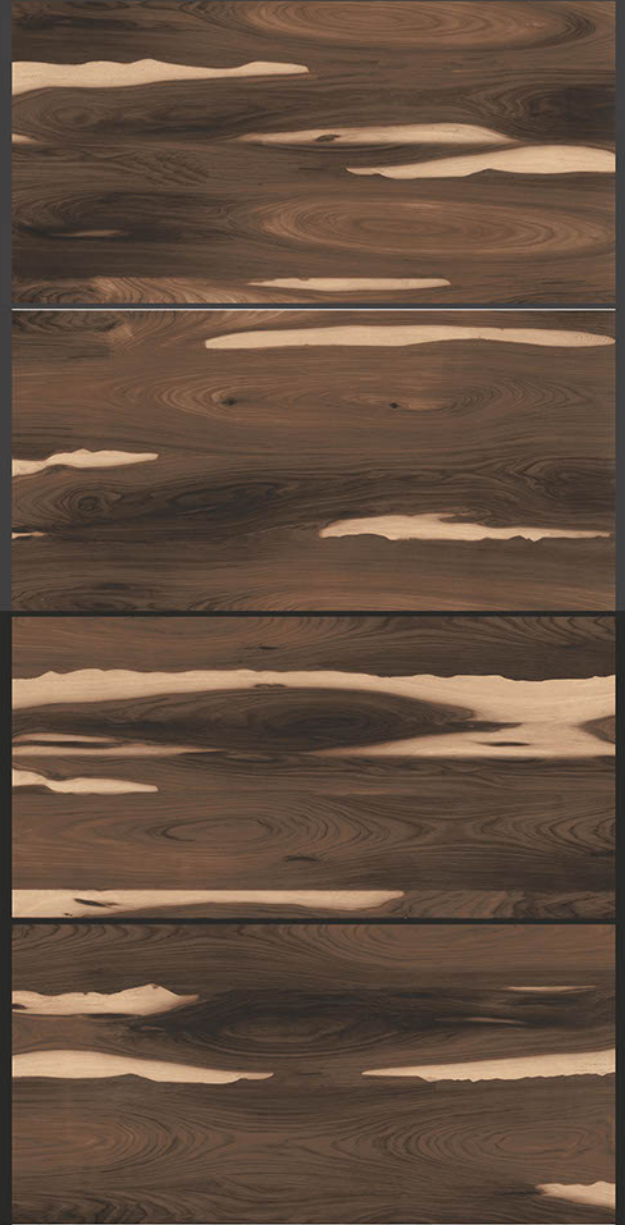

FIRE WOOD

RANDOM FACES - 4

Low Water
Absorption

Frost
Resistant

Chemical
Resistant

Stain
Resistance

Zero
Maintenance

Easy to
Clean