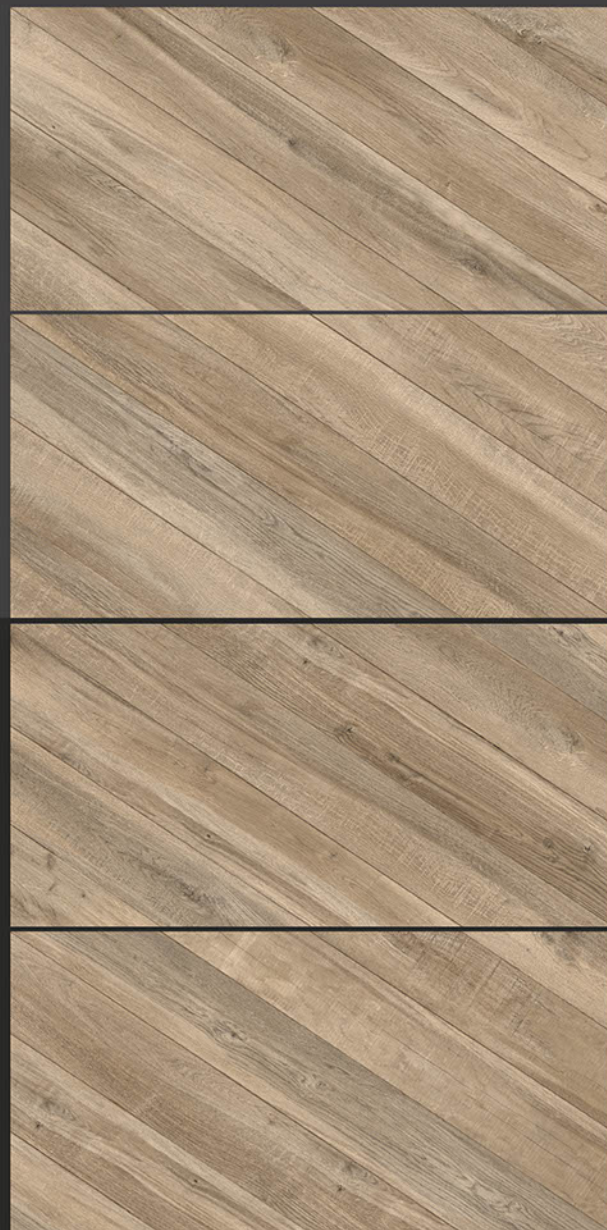

CROSSWOOD BROWN

RANDOM FACES - 4

Low Water
Absorption

Frost
Resistant

Chemical
Resistant

Stain
Resistance

Zero
Maintenance

Easy to
Clean